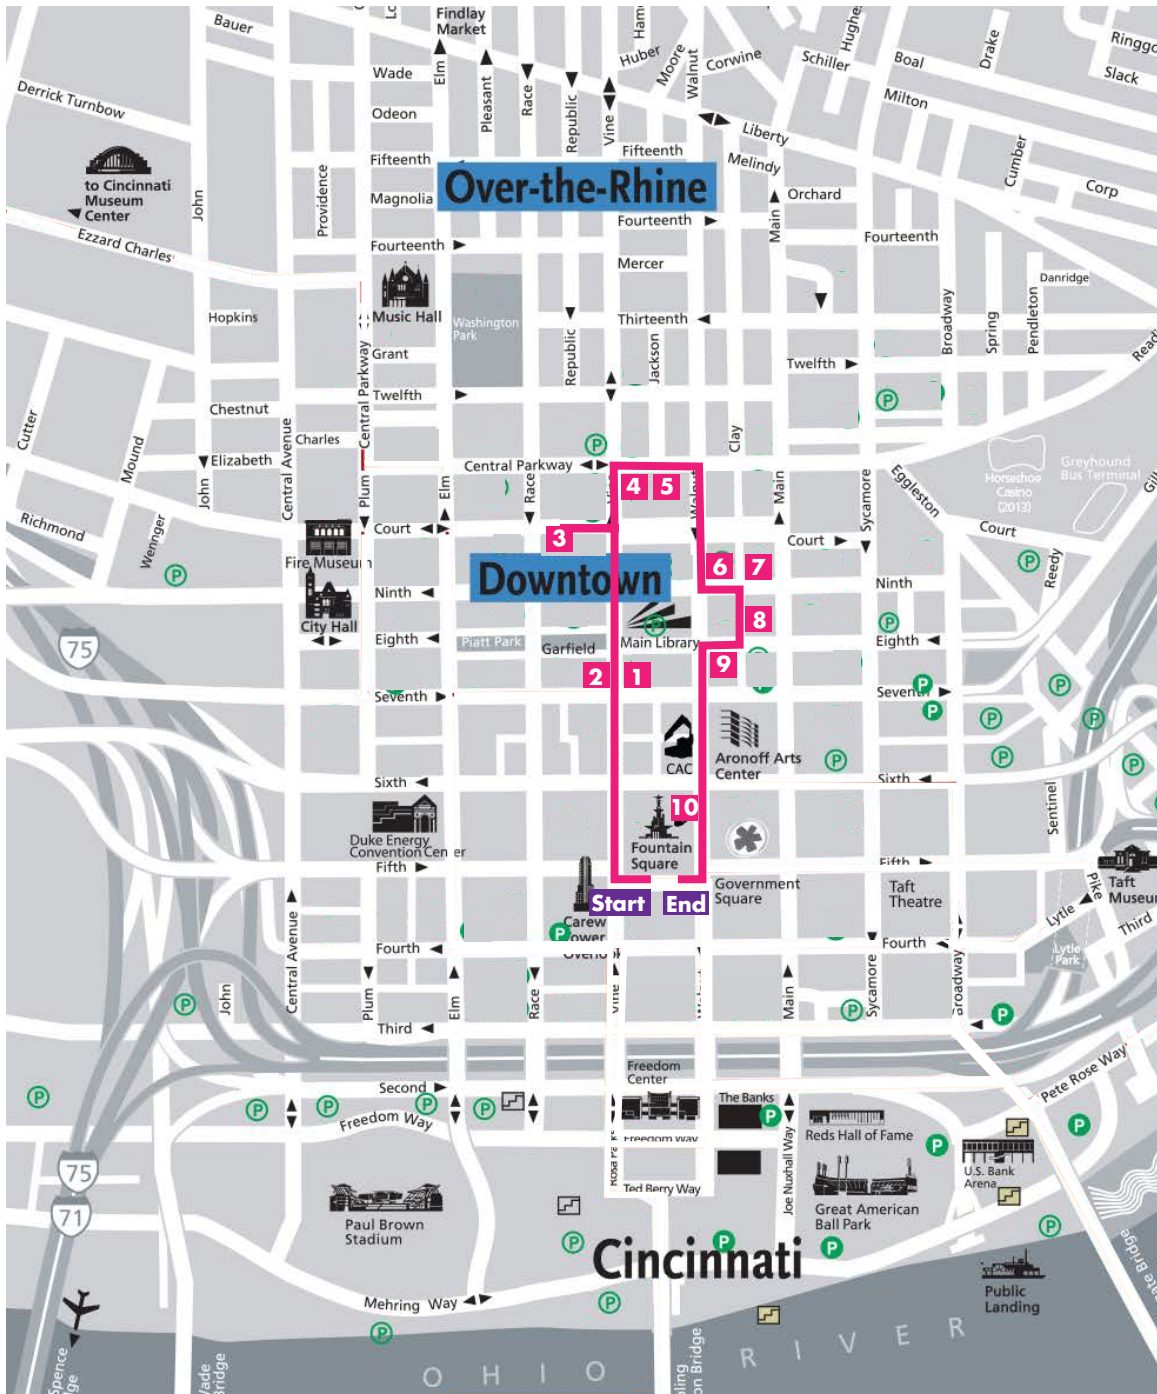

Modified Soul of Downtown Tour (1.5 hr route - starts & ends at Fountain Square)

Murals on the Tour

- 1** Martha, the Last Passenger Pigeon
- 2** Cincinnati's Table
- 3** Toy Heritage
- 4** Fresh Harvest
- 5** What's Happening Downtown
- 6** Homecoming (Blue Birds)
- 7** Winsor McCay: Little Nemo in Slumberland
- 8** Tom Wesselmann: Still Life #60
- 9** Elizabeth Nourse: Self Portrait
- 10** Neil Armstrong